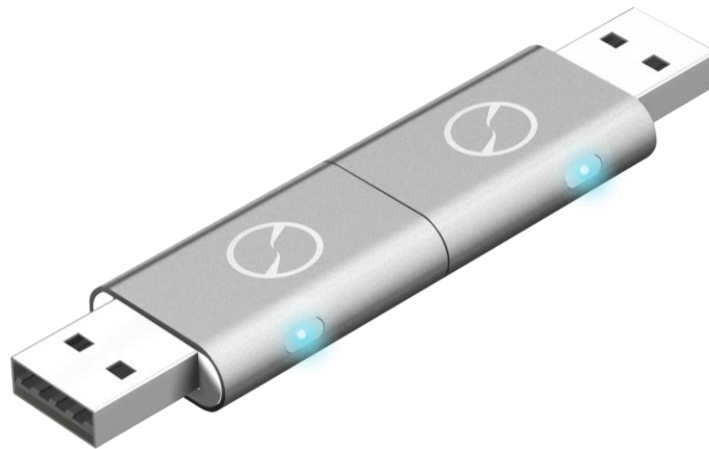

iTwin Connect Provides Mobile Professionals Protected and Unrestricted Access to the Internet and to their Corporate Network

Singapore - January 8, 2013 - iTwin – the company that created the award-winning iTwin Remote File Access solution – unveils **iTwin Connect to address the myriad challenges faced by today's mobile professionals**. First, iTwin Connect ensures private and restriction-free browsing and secondly, it provides remote desktop access, remote file access **and** access to the home/office network (i.e., acting as a personal virtual private network or VPN).

iTwin Connect device consists of two identical halves. To install, simply plug the device into a USB port on the home/office PC. Detach one half of the device, which becomes the iTwin Connect “key”, and carry it along. When on the go, plug this key into a laptop and a secure VPN tunnel is instantly formed to the home/office PC.

Benefits of iTwin Connect include:

- **‘Teleport Me’**: Use this feature to browse **privately and without restrictions**. All Internet traffic is directed through the secure VPN tunnel and the Internet is thus accessed via the home/office PC’s Internet connection.
- **‘Teleport Me’** also provides private access to the Internet through iTwin’s dedicated network servers in United States, Europe or Asia/Pacific. This is useful if the home/office PC cannot be left on, and also if the browsing requires an IP locale different from that of the PC.
- **Network Access**: Access resources like cameras or media servers at home, or network drives and network applications at the office. Network-access (VPN) via iTwin Connect requires **zero-configuration**.
- **Remote Desktop**: Launch Windows® Remote Desktop with a single click to access applications (and their data) on the home/office PC.